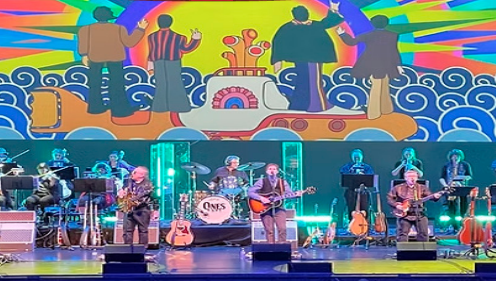

Kristine Geary's
Maple Leaf Tours
 Tour * Travel * Cruise

www.MapleLeafTours.com
 (613) 384-0012

ONES
The Beatles #1 Hits
 Wednesday, July 29, 2026

TOUR OVERVIEW

What happens when the number one Beatles songs of all time are played note perfect by Canada's most sought after session musicians? What happens when you add 5 lead vocalists capable of representing the intricate vocals of the Beatles with incredible accuracy and tonal similarity? What happens when you add an orchestra to perform the strings and brass the way you heard on the records? What happens when you punctuate the live performance show with brilliant and spell-binding narrations on screen? To answer all those questions comes the show **ONES - The Beatles #1 Hits**. This show is a commitment to note perfect performances of the number one Beatles songs from the Ed Sullivan Show in 1964 to their break up in 1970. A cast of top musicians have paid attention to every detail, including 28 guitars and period correct amplifiers and drums that were used on the original Beatles recordings. This incredible music is framed by captivating multi-media narrations by Toronto radio legend Al Joynes.